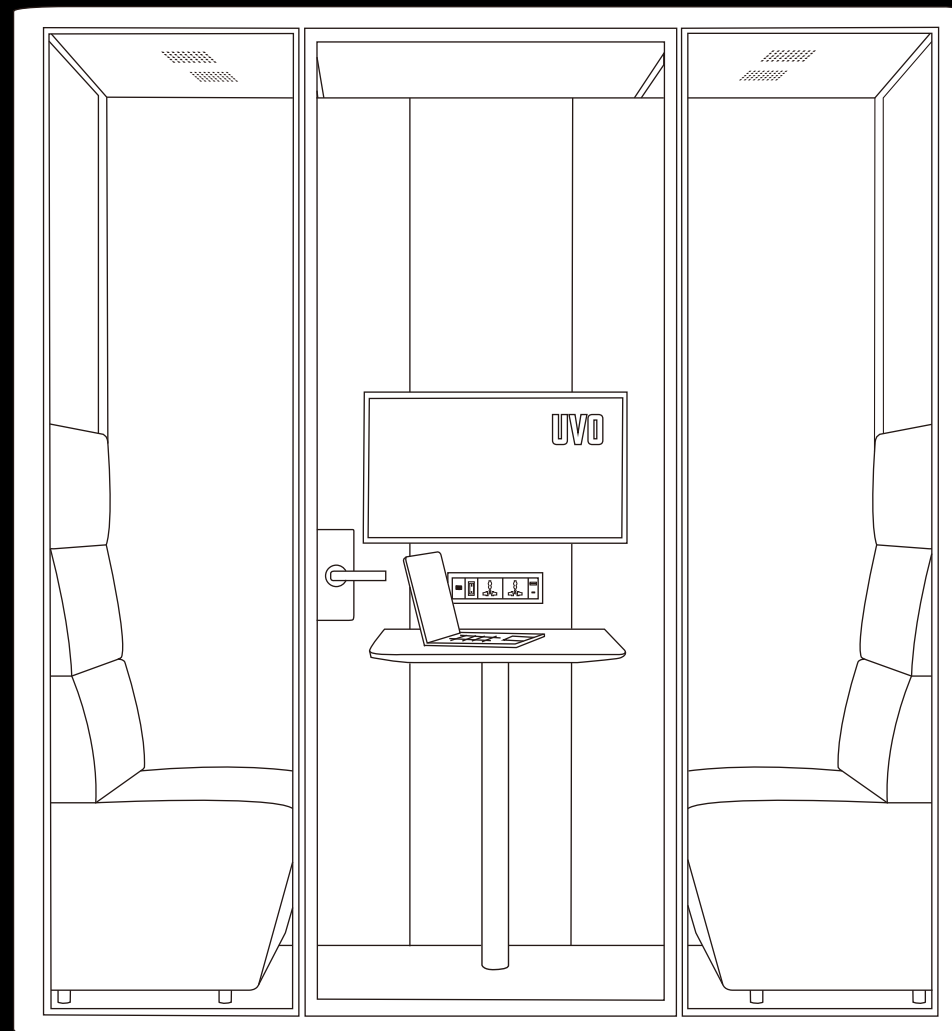

ROOM
IN
ROOM

2024

UVO

MO BOX

MO BOX

SELF-CONTAINED OFFICE

PHONE

W950*D950*H2200mm

DIVERSIFIED EXPERIENCE

TALK

W2200*D1200*H2200mm

MEETING
W2200*D1770*H2200mm

COWORK
W1750*D1200*H2200mm

LIVE
W1575*D1200*H2200mm

SOLO L
W1200*D1200*H2200mm

PHONE

ZONE

RELAX
W1575*D1200*H2200mm

CONFERENCE
W2400*D2400*H2200mm

MO BOX

SOLO A

MO BOX

MEETING BF
W2200*D1770*H2200mm

MEETING PLUS
W2200*D2200*H2200mm

TALK
W2200*D1200*H2200mm

SOLO PLUS
W1750*D1770*H2200mm

CHAT
W1575*D1200*H2200mm

SOLO H
W1200*D1200*H2200mm

In line with the behavioral habits of the new era, the logic of mobile office, and the ever-changing needs of the office, the fixed old office model will be eliminated.